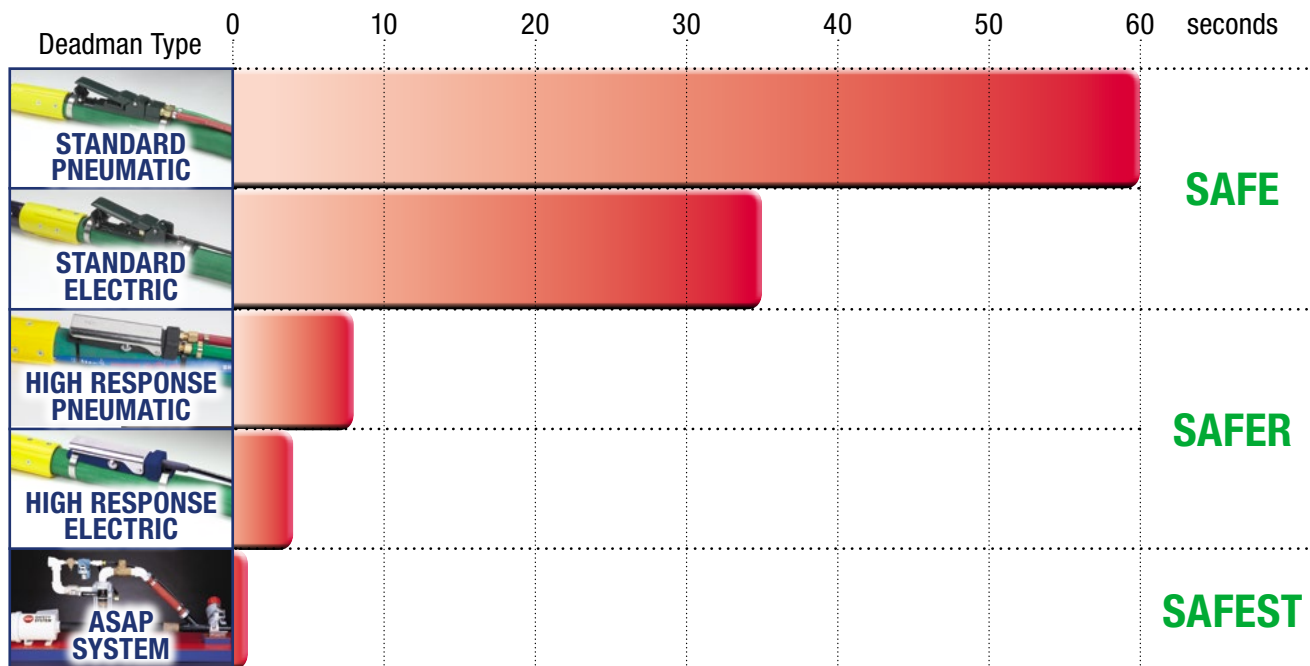

## Electric Deadman Handle – Reduce your Deadman response time

Minimising the time it takes from when you activate your Deadman Handle to when the blasting stops is critical to your safety and others around you.

### Deadman Response comparison chart

Blasting with 60 metres of Blast Hose – Depressurisation Time

*This chart shows approximate comparisons only.*