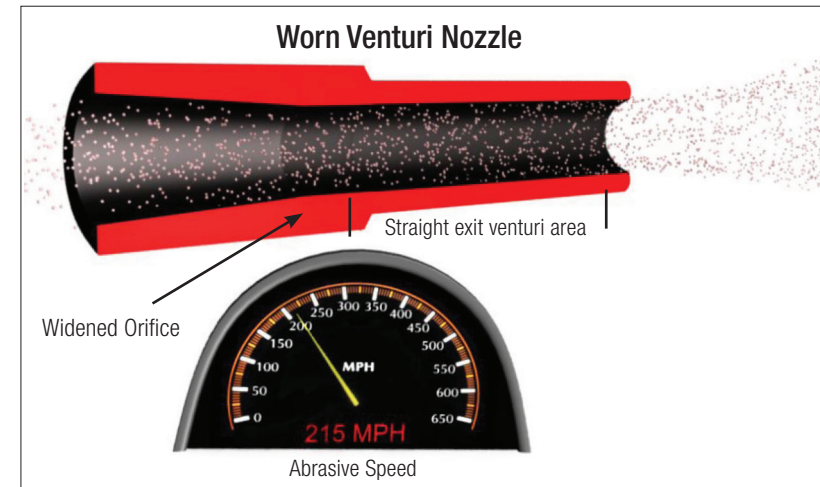

Is your nozzle worn out and costing you money?

A new venturi nozzle can actually double your abrasive speed compared to a worn venturi nozzle

Call Blast-One today to order your new blast nozzles!